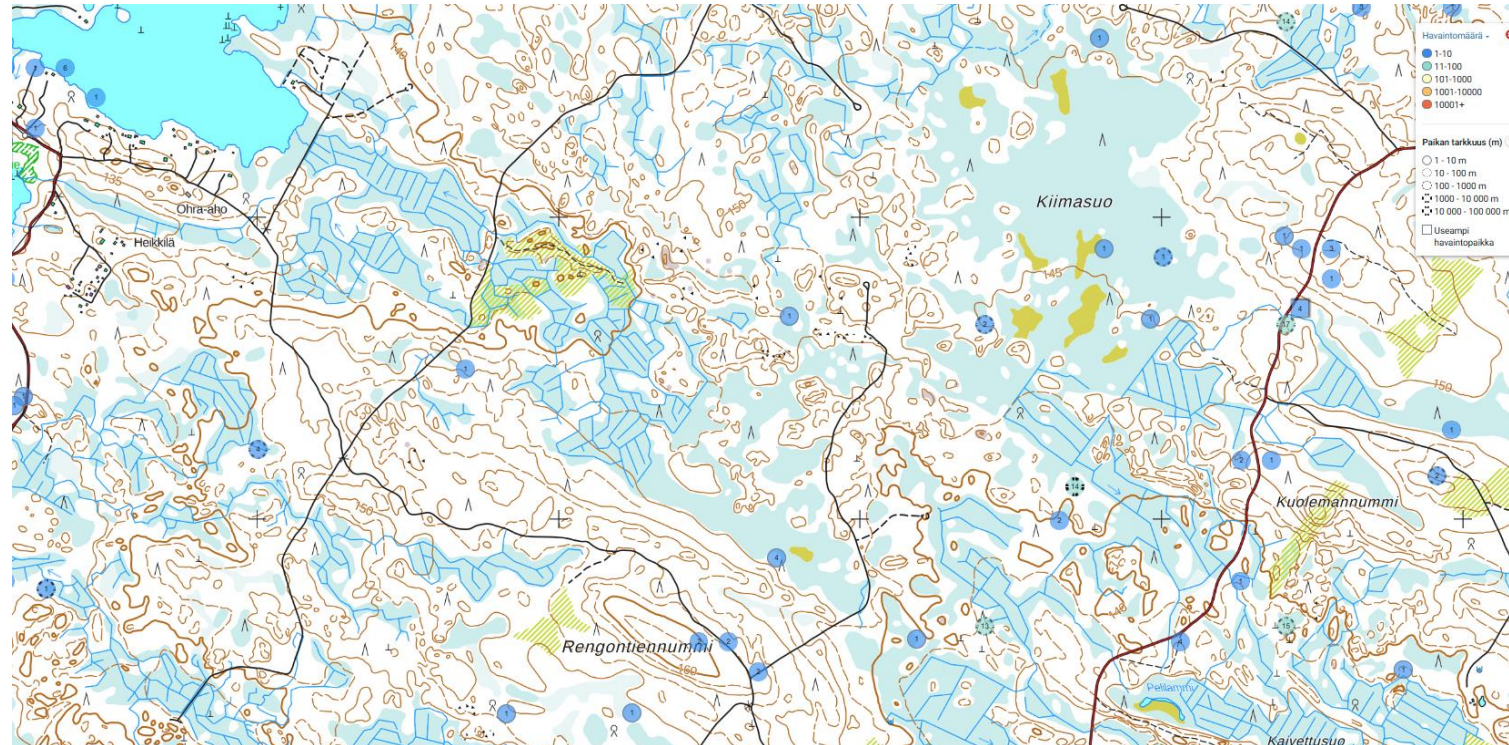

Miten?

www.laji.fi

The image displays a topographic map of a region in Finland. A red circle on the map highlights a specific location. An inset map shows a closer view of 'Syvälahti'. A photograph of a mushroom is overlaid on the map. A data table is at the bottom.